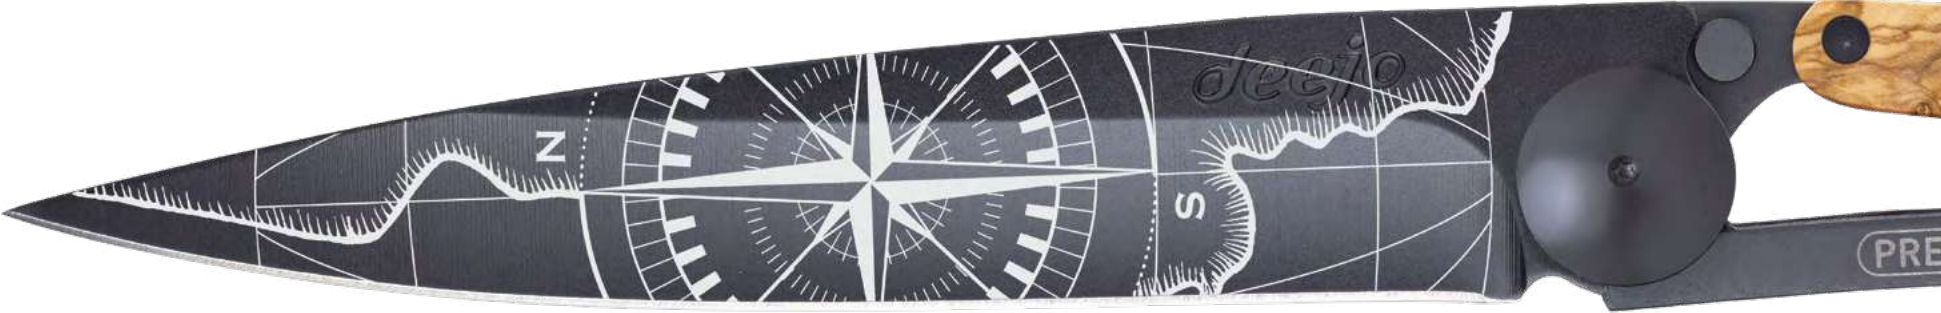

FINITION TITANE BLACK
BLACK TITANIUM COATING