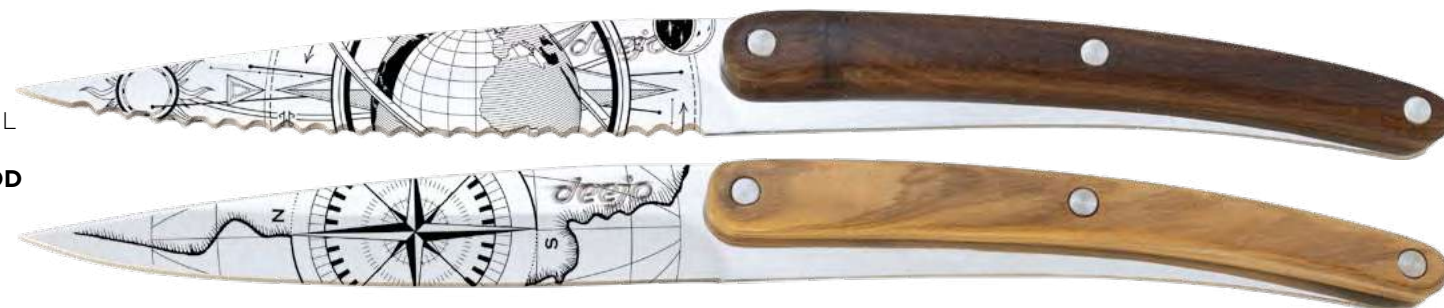

GLOBE TROTTER / TERRA INCOGNITA
FINITION MIROIR, OLIVIER ET BOIS CORAIL
GLOBE TROTTER / TERRA INCOGNITA
MIRROR FINISH, OLIVE AND CORAL WOOD
CAB000102