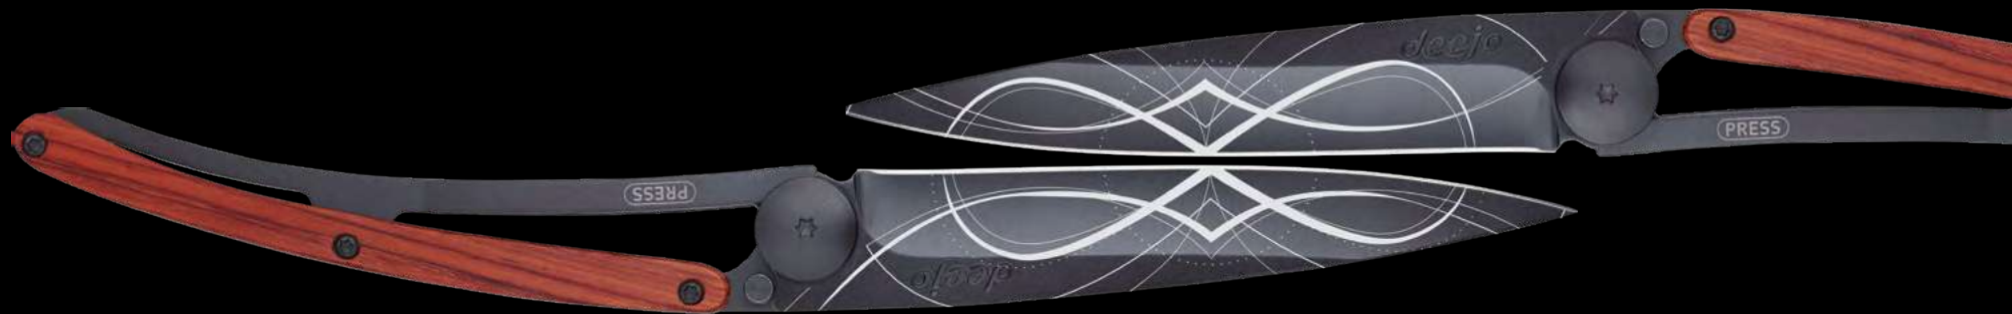

2

SET DE 2 PIÈCES
2 PIECES SET

TAILLE RÉELLE
REAL SIZE